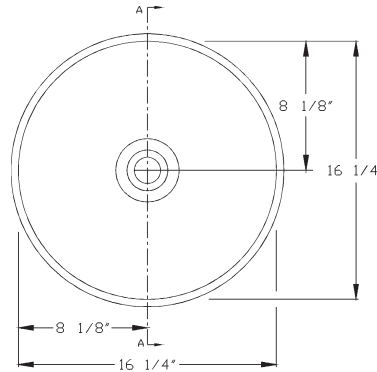

FEATURES

- 16-1/4" Diameter
- Made with DuPont CORIAN[®]
- 10 year limited warranty

APPLICABLE STANDARDS

Specified model meets or exceeds the following:

- UPC
- CSI
- ANSI Z 124.3

Note: Lavatory sink shown with outside sink dimensions.

Note:

* DuPont[™] Corian[®] Terra Collection
[‡] DuPont[™] Corian[®] Illumination Series
 Warranty available online at www.benchmarkss.com

PRODUCT SPECIFICATION

The Lavanto[®] Yukon[™] lavatory shall be 16-1/4". The lavatory sink shall be made with DuPont CORIAN[®] and or like substances which are cast filled acrylic, not coated or laminated, of composite construction meeting ANSI Z 124.3 1986, Type Six and FS WW-P-541E/GEN dated August 1, 1980. The lavatory sink shall be mounted to the countertop with silicone.